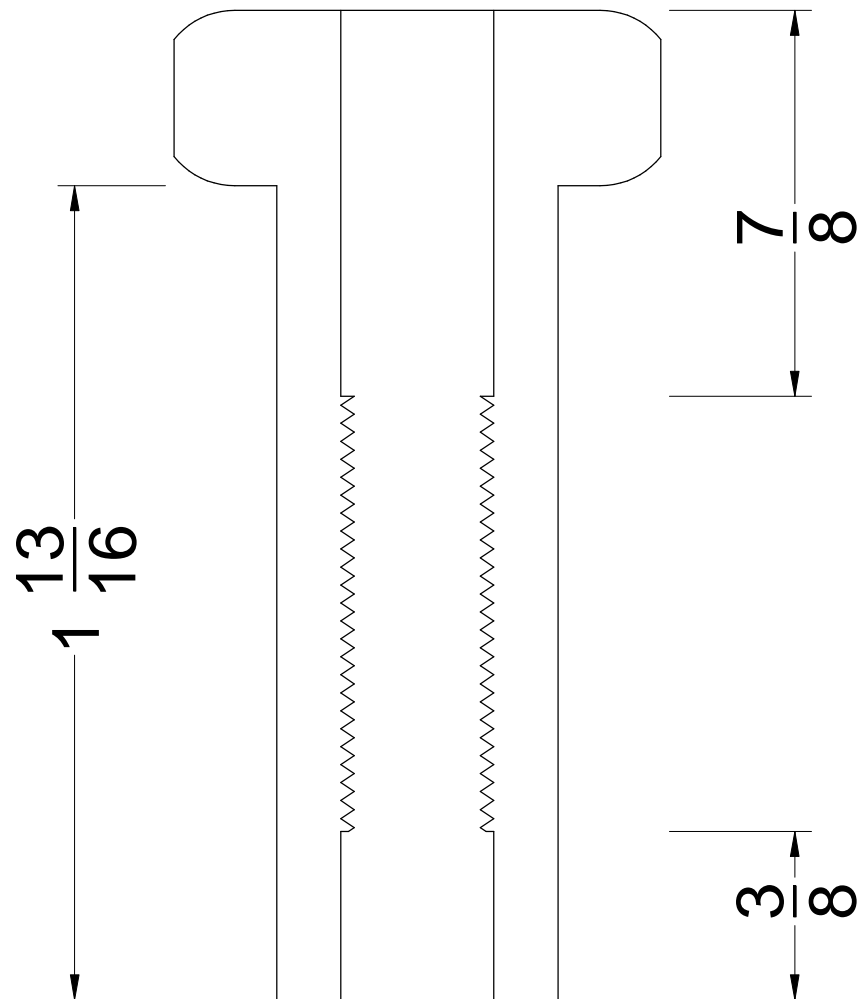

SLEEVE FOR QCTP #2713 ON EMCO COMPACT 8

- 5/8" BOLT W/ AT LEAST $1 \frac{13}{16}$ " UNTHREADED SHANK
- M8-1.25 THREAD
- 8.5 MM COUNTERBORE

NOTE: THIS WILL FIT AN M8-1.25 STUD, $1 \frac{9}{16}$ " TALL, W/ $\frac{3}{4}$ " UNTHREADED SHANK.
CHECK ACTUAL DIMENSIONS BEFORE BORING.